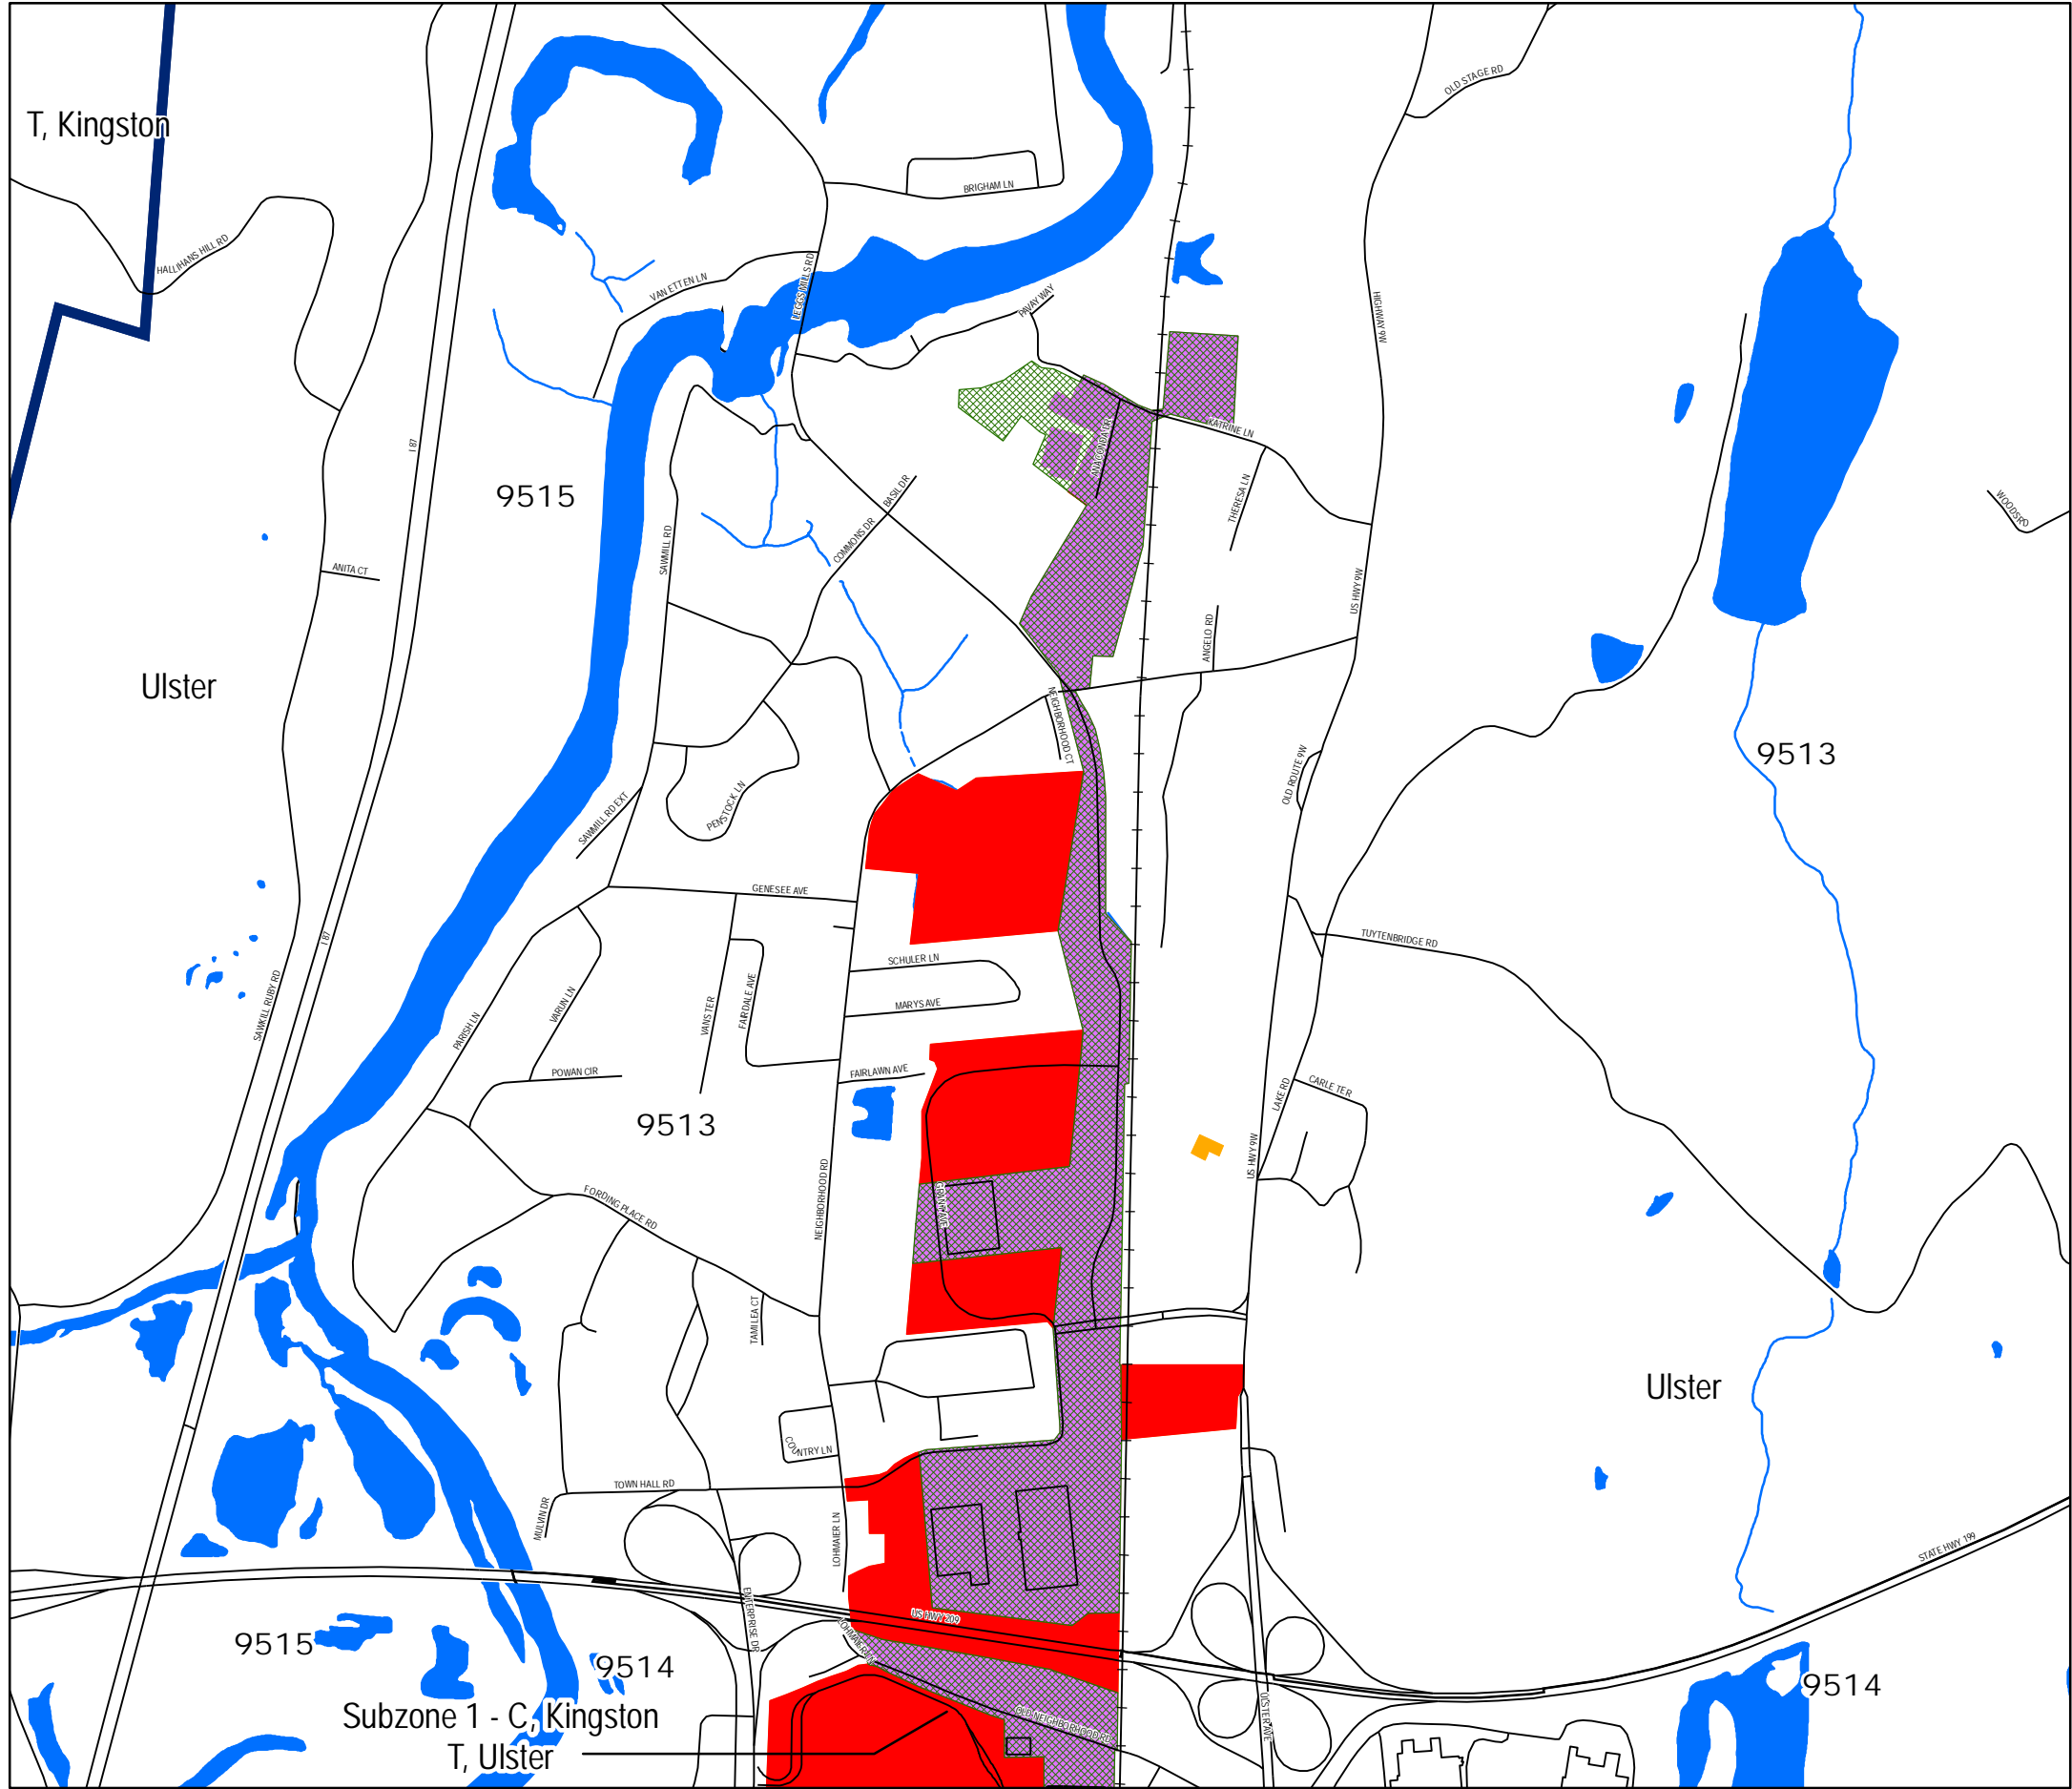

# Kingston Ulster Empire Zone

## Subzone 2: Town of Ulster

### Legend

-  Distinct & Separate Subzone Areas
-  Areas removed from zone
-  Currently Designated - remain in zone
-  2004 zone acreage outside of distinct & separate subzone areas
-  Eligible Census Tracts
-  Tracts Contiguous to Eligible Census Tracts
-  Municipal Boundary
-  Census Tract Boundary