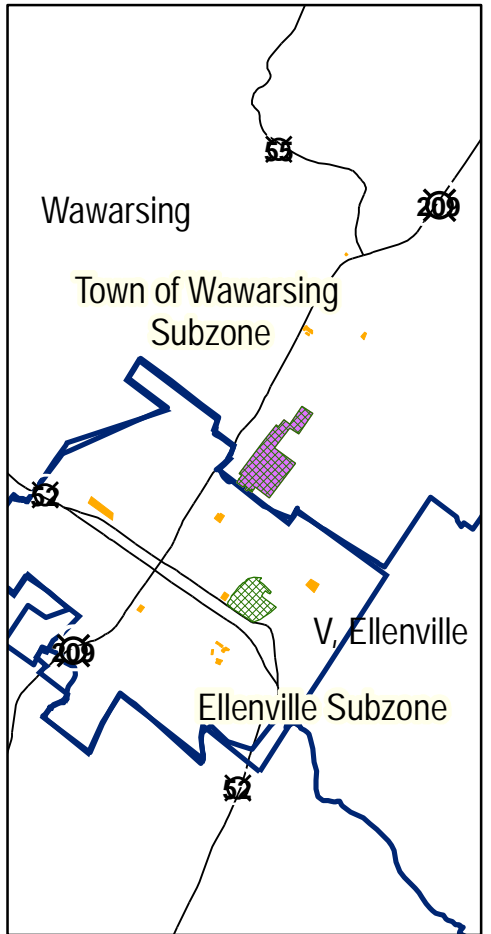

# Kingston Ulster Empire Zone

Empire Zone Municipalities

Subzone	Muni Name	Muni Acres
1	Kingston (City)	703.6842
1	Ulster	212.6697
2	Ulster	81.3544
3	Saugerties	63.1718
4	Saugerties	70.3334
5	Lloyd	55.1916
6	Wawarsing	34.4737
7	Ellenville (Village)	18.0991
<b>Total Acres</b>		<b>1238.9779</b>

- Legend
- Distinct & Separate Subzone Areas
  - Areas removed from zone
  - Currently Designated - remain in zone
  - 2004 zone acreage outside of distinct & separate subzone areas
  - Eligible Census Tracts
  - Tracts Contiguous to Eligible Census Tracts
  - Municipal Boundary
  - Census Tract Boundary