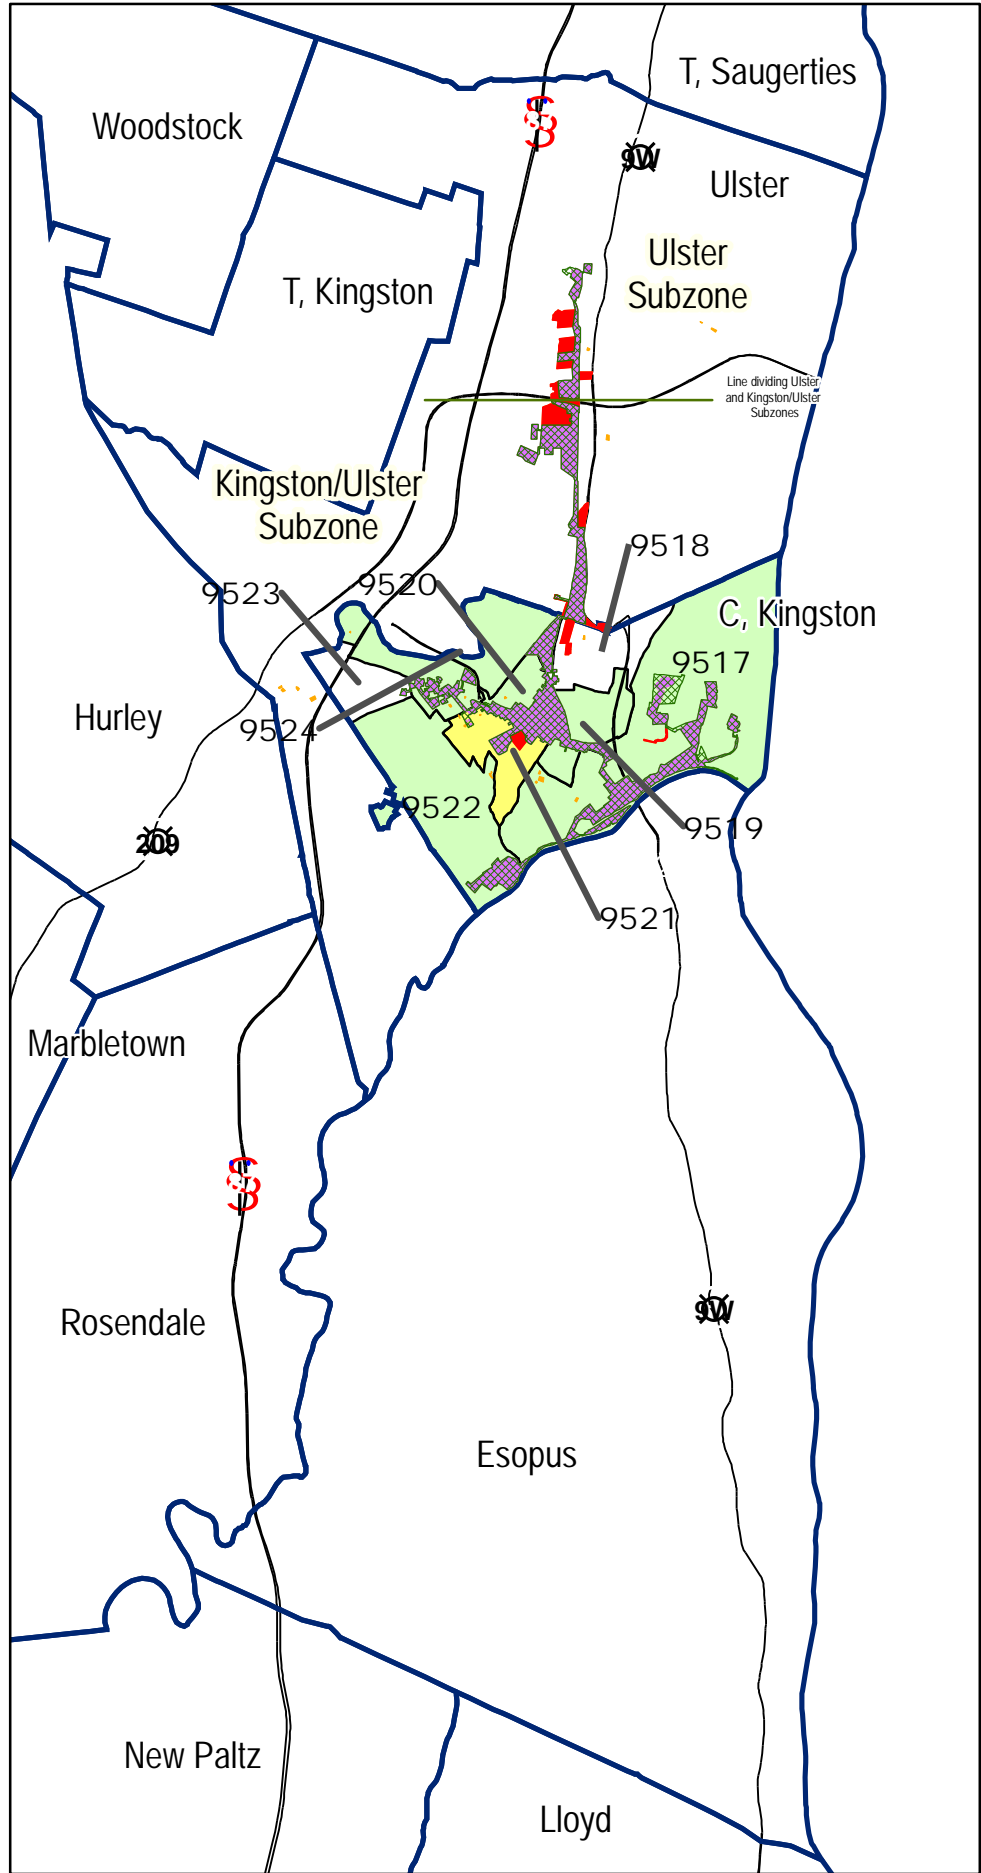

# Kingston Ulster Empire Zone

Empire Zone Municipalities

Subzone	Muni Name	Muni Acres
1	Kingston (City)	703.6842
1	Ulster	212.6697
2	Ulster	81.3544
3	Saugerties	63.1718
4	Saugerties	70.3334
5	Lloyd	55.1916
6	Wawarsing	34.4737
7	Ellenville (Village)	18.0991
<b>Total Acres</b>		<b>1238.9779</b>

- Legend
- Distinct & Separate Subzone Areas
  - Areas removed from zone
  - Currently Designated - remain in zone
  - 2004 zone acreage outside of distinct & separate subzone areas
  - Eligible Census Tracts
  - Tracts Contiguous to Eligible Census Tracts
  - Municipal Boundary
  - Census Tract Boundary