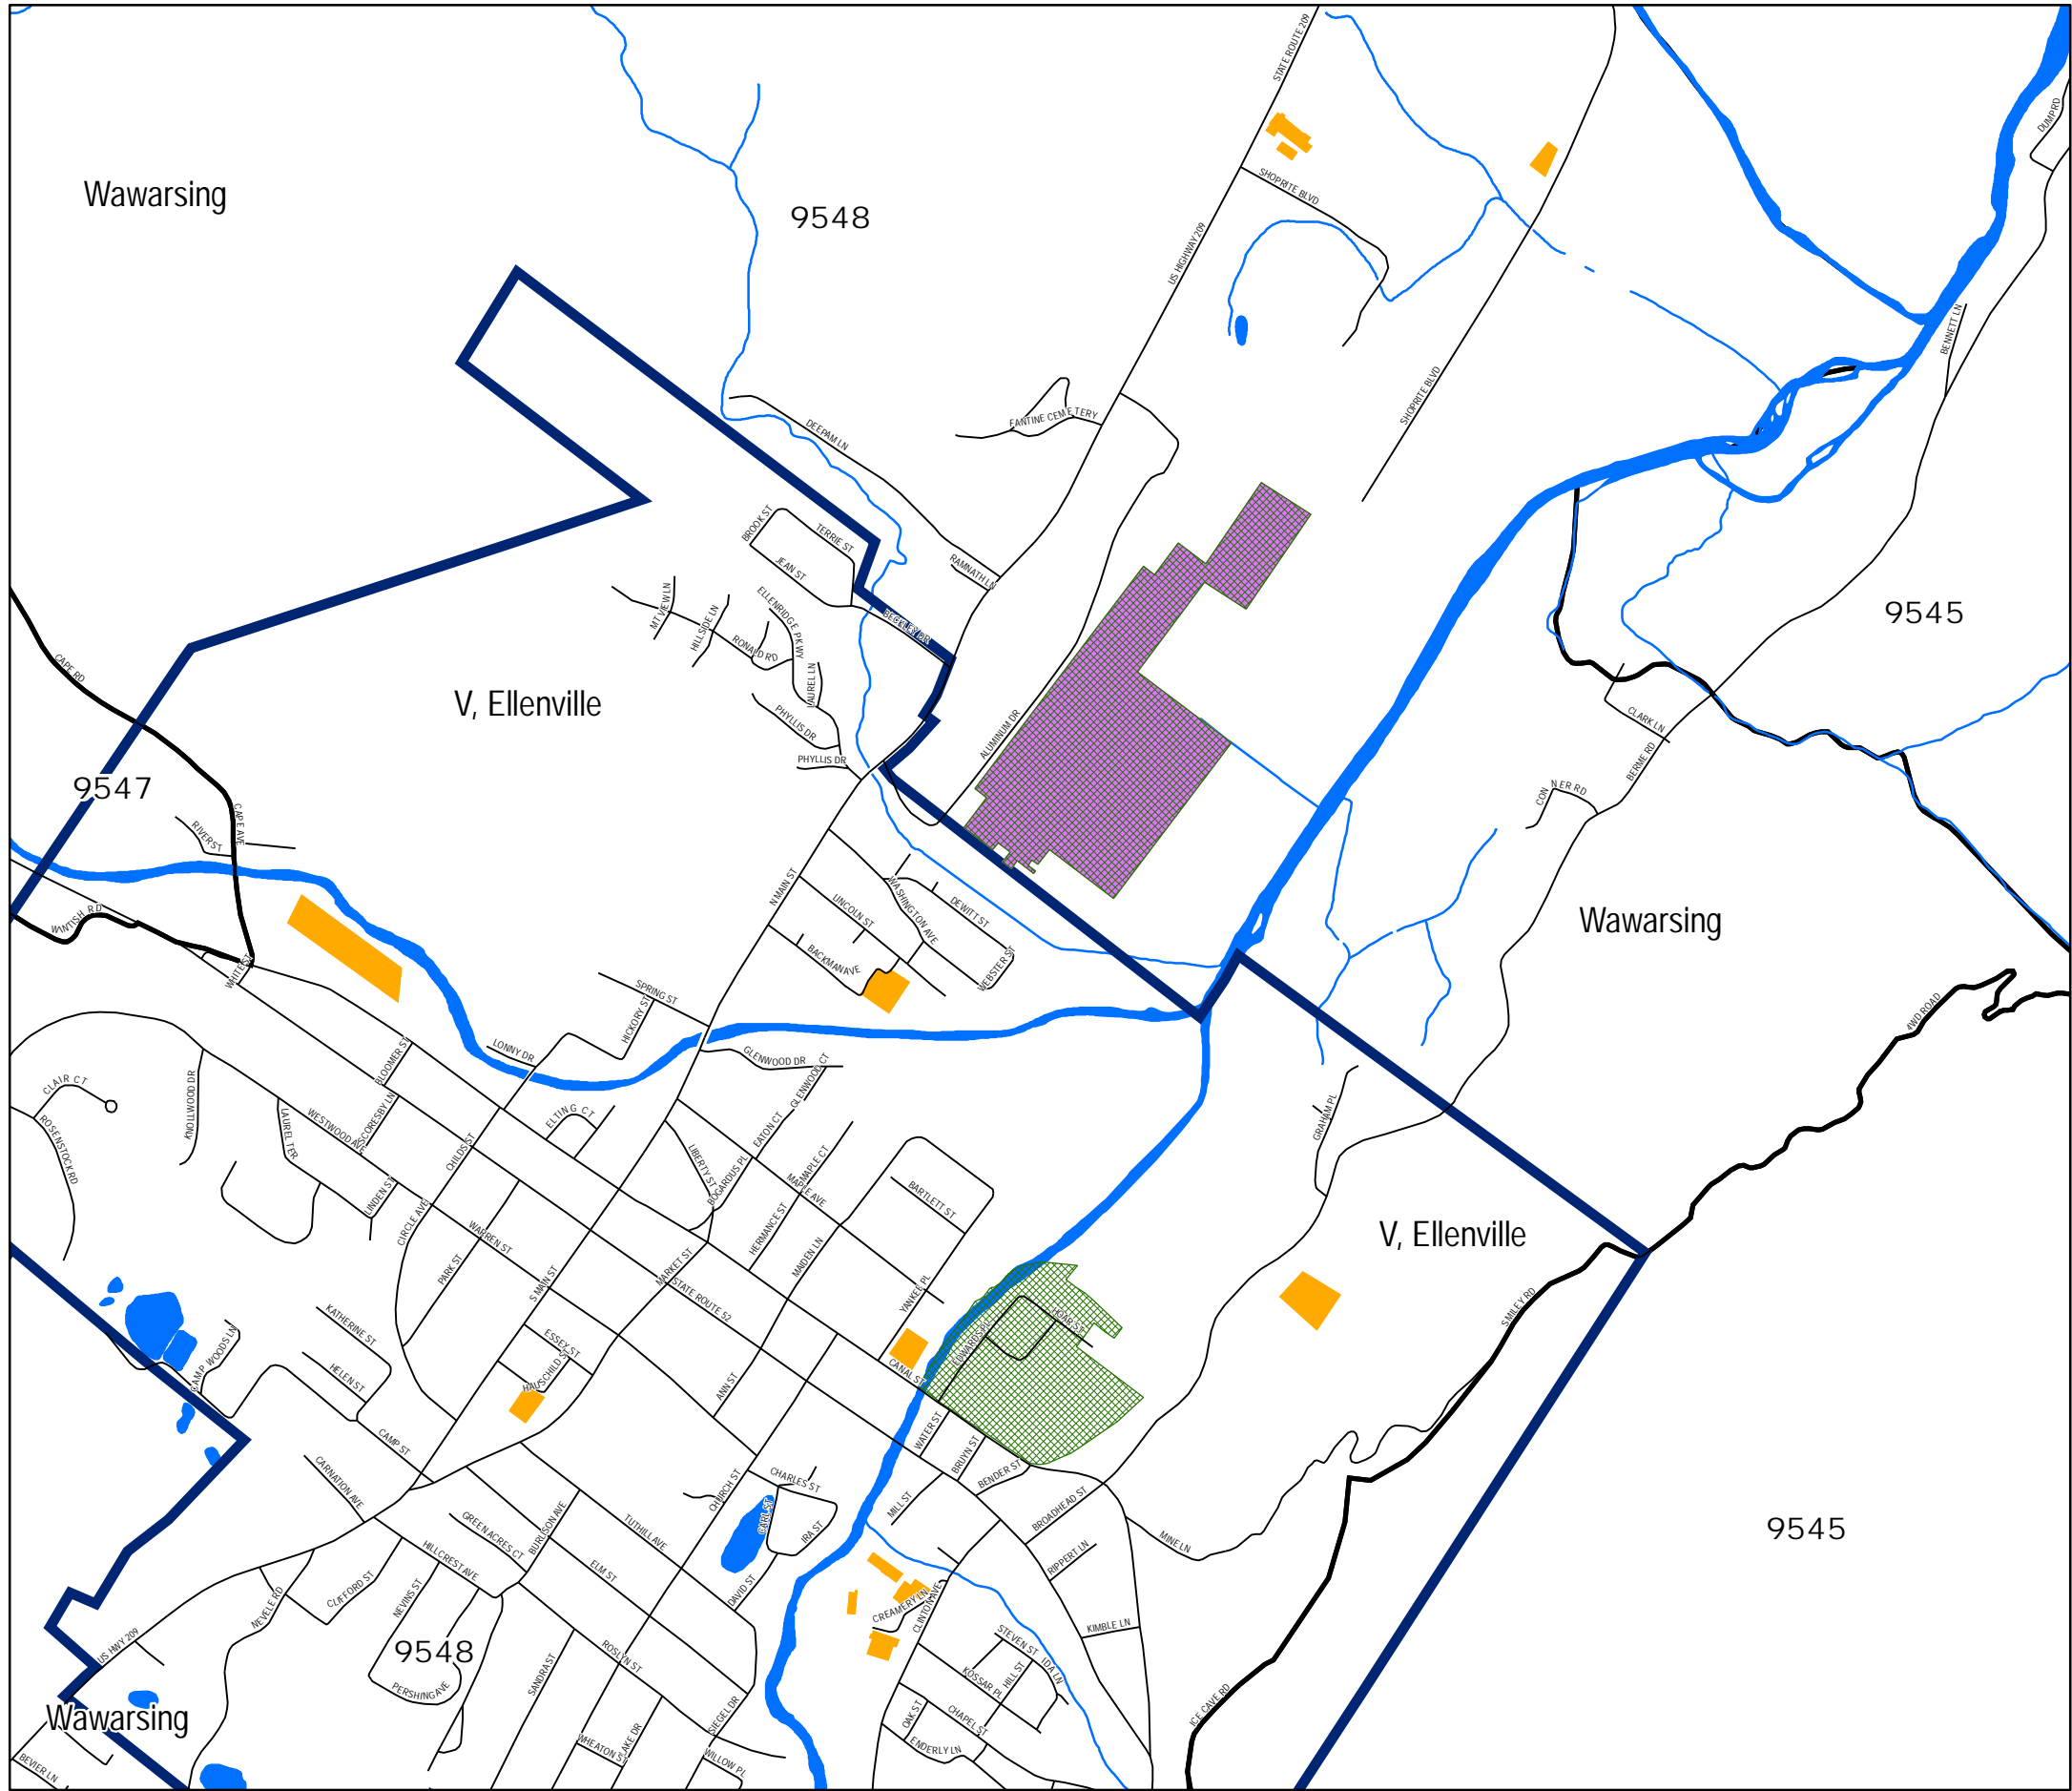

Kingston Ulster Empire Zone

Subzone 6 Town of Wawarsing Subzone 7 Village of Ellenville

- Legend
-  Distinct & Separate Subzone Areas
 -  Areas removed from zone
 -  Currently Designated - remain in zone
 -  2004 zone acreage outside of distinct & separate subzone areas
 -  Eligible Census Tracts
 -  Tracts Contiguous to Eligible Census Tracts
 -  Municipal Boundary
 -  Census Tract Boundary

1 inch equals 1,000 feet